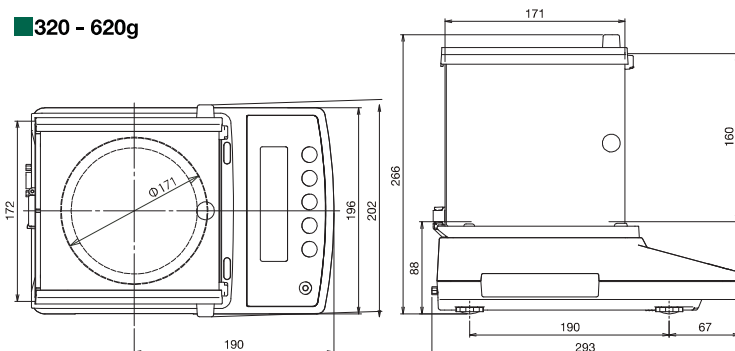

Connection to outside devices

VIBRA AB series has RS232C output as standard. When you need to print the weighing data and/or store it in outside devices, you can easily connect VIBRA AB series to PC, printer, etc... through RS232C output.

Option & Peripherals

| | |
|------------|--------------------|
| CBM-910 II | Standard printer |
| CSP-160 II | Statistics printer |
| SDI | Satellite display |

Common specifications

| | |
|-------------------|----------------------------------|
| Measuring system: | Tuning-fork frequency sensing |
| Tare: | Full weighing range |
| Display: | LCD with backlit (16.5mm height) |
| Windshield: | Glass windshield (AB323 & AB623) |

Dimensions

320 - 620g

1200 - 12000g

SHINKO DENSHI CO., LTD.

SHINKO DENSHI CO., LTD.
1-52-1 ITABASHI, ITABASHI-KU, TOKYO 173-0004
TEL : 81-3-5944-1643 FAX : 81-3-6905-5526
URL : <https://www.vibra.co.jp/global/>
E-mail : shinko-denshi@vibra.co.jp