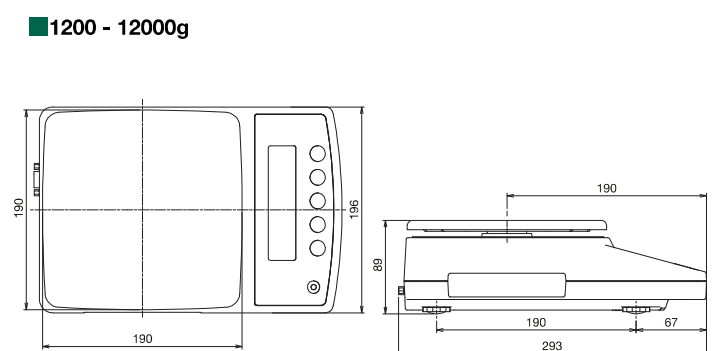

Connection to outside devices

VIBRA AB series has RS232C output as standard. When you need to print the weighing data and/or store it in outside devices, you can easily connect VIBRA AB series to PC, printer, etc... through RS232C output.

Option & Peripherals

| | |
|------------|--------------------|
| CBM-910 II | Standard printer |
| CSP-160 II | Statistics printer |
| SDI | Satellite display |

Common specifications

| | |
|-------------------|----------------------------------|
| Measuring system: | Tuning-fork frequency sensing |
| Tare: | Full weighing range |
| Display: | LCD with backlit (16.5mm height) |
| Windshield: | Glass windshield (AB323 & AB623) |

Dimensions

320 - 620g

1200 - 12000g

SHINKO DENSHI CO., LTD.

SHINKO DENSHI CO., LTD.
1-52-1 ITABASHI, ITABASHI-KU, TOKYO 173-0004
TEL : 81-3-5944-1643 FAX : 81-3-6905-5526
URL : <https://www.vibra.co.jp/global/>
E-mail : shinko-denshi@vibra.co.jp